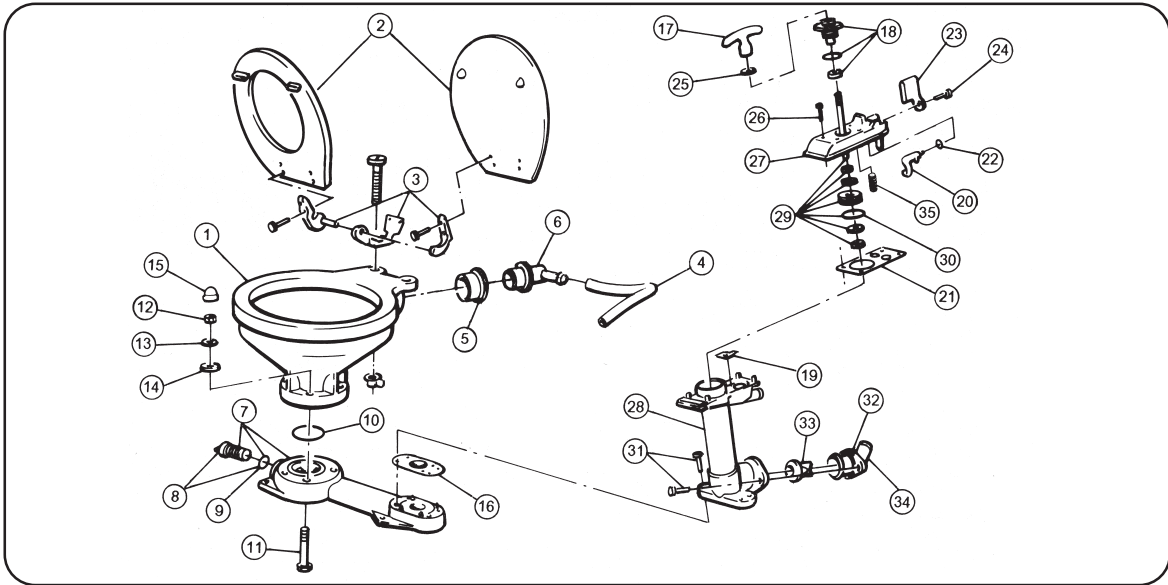

Jabsco Manual Toilets
1998 to 2007

Service Parts -

29090-2 & 29120-2 Series Jabsco Manual Toilets (1998-2007)

Repair Kits Available		
Kit	Part No	Description
A	29045-2000	MAJOR SERVICE KIT
B	29040-3000	PUMP ASSEMBLY
C	29094-3000	VALVE COVER ASSEMBLY
D	29051-2000	PUMP CYLINDER ASSEMBLY
E	29047-0000	BASE TO BOWL MOUNTING KIT

Key	Description	Qty Per Toilet	Part No	Qty per Repair Kit				
				A	B	C	D	E
1	BOWL COMPACT TOILET	1	29096-0000					
	BOWL REGULAR TOILET	1	29126-0000					
2	SEAT, LID & HINGE SET COMPACT TOILET REGULAR TOILET	1	29097-1000 29127-1000					
3	HINGE SET (1 PAIR) COMPACT TOILET REGULAR TOILET	1	29098-1000 29098-2000					
4	HOSE COMPACT TOILET	1	29035-1000					
	HOSE REGULAR TOILET	1	29035-1001					
5	INTAKE SEAL + INTAKE ELBOW	1	29048-0000					
7	BASE, PLUG + O-RING ASSY	1	29041-1000					
8	PLUG + O-RING ASSY (UP TO 2002 - SCREW) (FROM 2003 - BAYONET)	1	29028-0000 29028-2000					
9	O-RING (PLUG)	1						
10	O-RING (BOWL)	1						1
11	BOLT	4						4
12	NUT	4						4
13	WASHER (S.S)	4						4
14	WASHER (NYLON)	4						4
15	CAP	4		2				4
16	BASE VALVE GASKET	1	29043-0000	1	1		1	
17	HANDLE	1			1	1		
18	SEAL ASSEMBLY	1	29044-2000	1	1	1		
19	TOP VALVE SEAT	1		1	1	1	1	
20	CAM	1			1	1		
21	TOP VALVE GASKET	1	29042-0000	1	1			
22	O-RING (FLUSH LEVER)	1		1	1	1		
23	FLUSH CONTROL LEVER	1			1	1		
24	SCREW (FLUSH LEVER)	1		1	1	1		
25	BUFFER	1		1	1			
26	SCREW (VALVE COVER)	6		1	6	6	1	
27	VALVE COVER	1			1	1		
28	PUMP CYLINDER	1			1		1	
29	PISTON, ROD & O-RING ASSY	1	29046-3000		1			
30	O-RING (PISTON)	1			1	1		
31	SCREW (PUMP CYLINDER)	6		1	3		3	
32	DISCHARGE FLANGE	1	29091-1000		1		1	
33	JOKER VALVE	1	29092-1000		1	1	1	
34	DISCHARGE ELBOW	1	29029-1000		1	1	1	
35	VALVE SPRING	1		1	1	1	1	