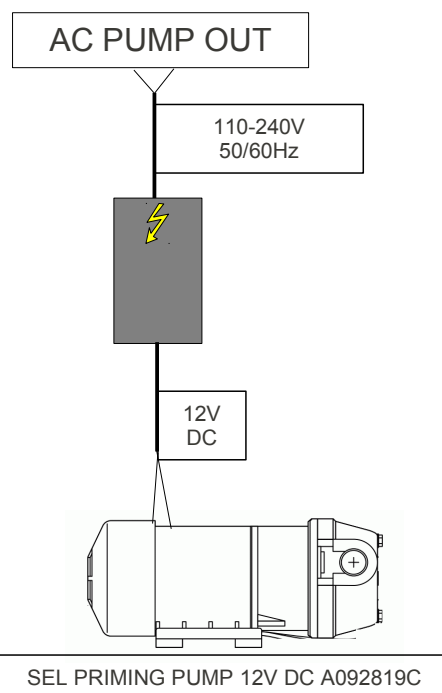

Mains supply AC-12VDC 24W – For self priming pump

Simple, compact and reliable

The new M82820 mains supply is designed to power the self priming pump A092819C. It is compatible with any mains supply from 115/60 to 240/60 and delivers a clean 12V DC stabilized voltage and 2A max draw.

Mains supply AC-12V DC M82820

Mains adaptor M82820 + self priming pump A092819C

The combination of the M82820 mains supply and the self priming pump makes the installation of small air-conditioners very simple as the sea water intake and discharge is very easily obtained from existing sea cocks. The only precaution is to install a correct sea strainer in order to protect the pump valves. The mains adaptor is supplied with velcro tabs to install it on the control box of the air-conditioner.

MODEL	M82820
Mains supply voltage	115 – 240 V
Mains supply frequency	50-60 Hz
Max amperage draw	2 A
Weight	80 gr.
Dimensions in mm.	110 x 50 x 40

Veco S.p.A – v. Cantore 6 – 20833 Giussano (MB) – Italy tel +39036235321 - www.veco.net