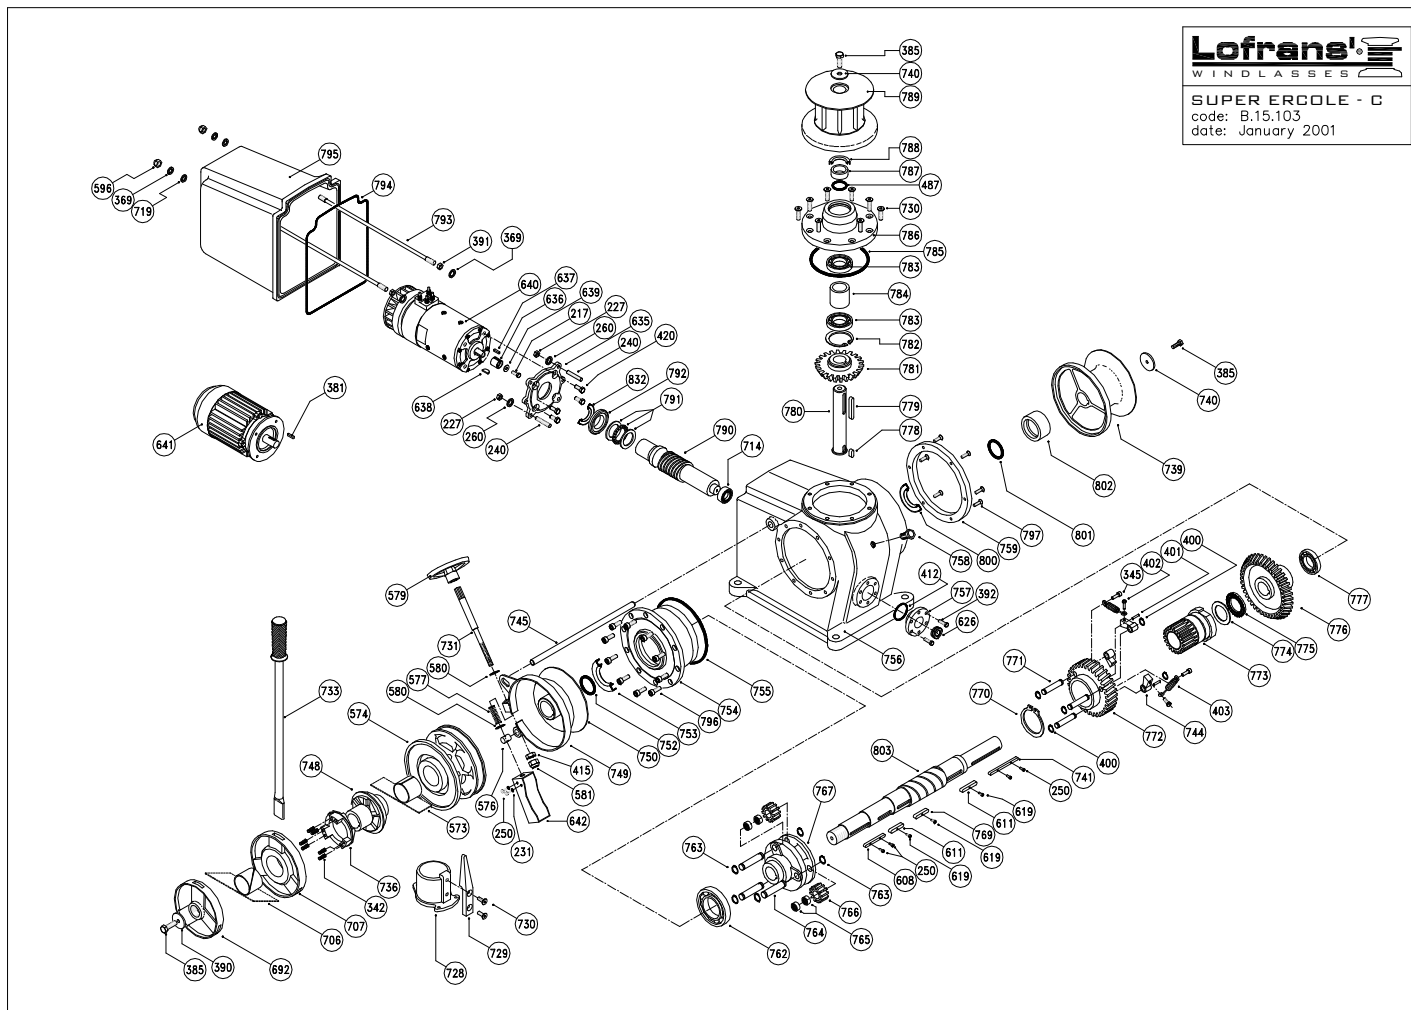

9 LISTA PARTI

9 PART LIST

9 LISTE DE PIECES

9 LISTA PARTI

9 LISTA PARTI

9 LISTA PARTI

9 PART LIST

9 LISTE DE PIECES

9 LISTA PARTI

9 LISTA PARTI

SUPER ERGOLE - C

Item	Description	Kit	Q.ty
226	Washer for screw M6	Kit B	4
227	Nut - M8	Kit B	4
231	Washer for screw M5	Kit B	2
250	Hd cap screw - M5x8	Kit B	6
260	Spring washer for screw M8	Kit B	4
342	Spring	Kit B	6
351	Hd cap screw - M6x20	Kit B	3
368	Washer for screw M10	Kit B	4
381	Key - 8x7x40	Kit C	1
385	Hex hd screw - M10x30	Kit B	2
391	Nut - M10	Kit B	2
392	Hex hd screw - M8x25	Kit B	6
400	Circlip - 15 Din 471	Kit D	6
401	Pivot	Kit B	3
402	Hex hd screw - M6x16	Kit B	3
403	Spring	Kit A	3
412	O Ring seal - 153	Kit A	1
415	Nut - M12	Kit B	1
460	Hex hd screw - M10x20	Kit B	1
487	O Ring seal - 4143	Kit A	1
588	Chromed bronze drum	Kit B	1
573a	Nylon band	Kit B	1
573b	Nylon bush	Kit B	1
574a	Gipsy chain 10 Iso	Kit B	1
574b	Gipsy chain 12 Iso - 13 Din 766	Kit B	1
574c	Gipsy chain 12" HT	Kit B	1
574d	Gipsy chain 14 Iso	Kit B	1
574e	Gipsy chain 16 Iso	Kit B	1
574f	Gipsy chain 16 Din 766	Kit B	1
574g	Gipsy chain 12" TR	Kit B	1
574h	Gipsy chain 14 TR	Kit B	1
574i	Gipsy chain 13 Italmet	Kit B	1
574j	Gipsy chain 13 Din 764	Kit B	1
574m	Gipsy chain 16 TR	Kit B	1
574n	Gipsy chain 18 Iso	Kit B	1
574o	Gipsy chain 18 TR	Kit B	1
574p	Gipsy chain 19 TR	Kit B	1
574q	Gipsy chain 20 Iso	Kit B	1
574r	Gipsy chain 20 TR	Kit B	1
574s	Gipsy chain 18 Din 766	Kit B	1
576	Pivot	Kit B	1
577	Spring	Kit B	1
579	Hand-wheel	Kit B	1
580	Washer for screw M12	Kit B	2
581	Safety nut - M12	Kit B	1
596	Cap nut - M10	Kit B	2
608	Key - 12x8x90	Kit C	2
611	Key - 16x10x60	Kit C	2
619	Hd cap screw - M6x10	Kit B	3
626	Sightglass	Kit B	1
637	Key - 8x7x30	Kit C	1
640	Electric motor 3500W 24V	Kit C	1
641a	Electric motor A.C. ph 3 V 220 Kw 5 Hz 50/60	Kit C	1
641b	Electric motor A.C. ph 3 V 380 Kw 4 Hz 50/60	Kit C	1
642	Brake cover	Kit B	1
662	Wingnut	Kit B	1
706	Nylon band	Kit B	1
707	Emergency wheel	Kit B	1
714	Bearing - 6205	Kit B	1
719	Nylon washer for screw M10	Kit B	2
728	Chain pipe	Kit B	1
729	Stripper	Kit B	1
730	Contic hd screw - M10x30	Kit B	10
731	Brake pivot	Kit B	1
733	Handle	Kit B	1
736	Dog clutch	Kit B	1
740	Washer	Kit B	2
741	Key - 12x8x150	Kit C	1
744	Pawl	Kit B	3
745	Brake pivot	Kit B	1
746	Stud - M6x55	Kit B	4
748	Clutch cone - outer	Kit B	1
749	Band brake	Kit B	1
750	Clutch cone - inner	Kit B	1

Item	Description	Kit	Q.ty
752	O Ring seal - 6212	Kit A	1
753	Seal - 95x110x12	Kit A	1
754	Rack	Kit A	1
755	Gasket	Kit A	1
756	Body	Kit A	1
757	Sightglass flange	Kit A	1
758	Oil plug 3/4"	Kit A	1
759	Ring	Kit A	1
762	Bearing - 6017	Kit D	6
763	Circlip - 20 Din 471	Kit D	6
764	Pivot	Kit D	3
765	Bush	Kit D	6
766	Gear	Kit D	3
767	Gear flange	Kit D	3
769	Key - 18x11x70	Kit C	1
770	Circlip - 95 Din 471	Kit D	1
771	Pivot	Kit D	3
772	Wormwheel	Kit D	1
773	Ratchet wheel	Kit D	1
774	Thrust ring - CP 7085	Kit D	1
775	Thrust bearing - AX 7095	Kit D	1
776	Bevel gear	Kit D	1
777	Bearing - 6212	Kit D	1
778	Key - 10x8x30	Kit C	1
779	Key - 10x8x80	Kit C	1
780	Shaft	Kit C	1
781	Bevel gear	Kit C	1
782	Circlip - 75 Din 472	Kit D	1
783	Bearing - 6009	Kit D	2
784	Spacer	Kit D	1
785	Gasket	Kit D	1
786	Cover	Kit D	1
787	Spacer	Kit D	1
788	Seal - 58x72x9	Kit A	1
789	Chromed bronze drum	Kit A	1
790	Worm	Kit A	1
791	Thrust bearing - 51109	Kit A	1
792	Spacer	Kit A	1
793	Stud - M10x403	Kit A	2
794	Gasket	Kit A	1
795	Motor cover	Kit A	1
796	Hd cap screw - M8x20	Kit B	10
797	Hd cap screw - M6x16	Kit B	6
800	O Ring seal - 150	Kit A	1
801	Spacer	Kit A	1
802	Main shaft	Kit A	1
803	Seal - 48x72x10	Kit A	1
832	Washer	Kit A	2
1004	Circlip - 110 Din 472	Kit D	1
1173	Kit A - Seals	Kit A	1
KA13101	Kit B - Screws&Nuts	Kit B	1
KB13101	Kit C - Keys	Kit C	1
KD13101	Kit D - Circlips	Kit D	1

B.15.103 - Rev. C Date: 11-2007