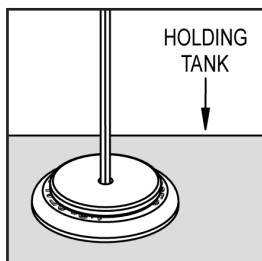

## SPECIFICATIONS

### Maximum Allowable Current:

|              |          |
|--------------|----------|
| 12 Volts DC: | 1.6 amps |
| 24 volts DC: | .83 amps |

**NOTE:** Float switches will have either a recessed shoulder on one end, a white band around one end, or the letters "NO" at one end and "NC" at the opposite end. Position Float according to directions below.

## INSTALLATION INSTRUCTIONS

1. Cut PEX Tubing to desired length. **DO NOT CUT WIRES INSIDE TUBING.**
2. Thread wires through Barbed Adapter and Assembly Block (see fig.1). Make sure wires go through hole in bottom of Assembly Block.
3. Slide 3" Assembly Adapter over Reed Switch Stem, and place cut end of PEX Tubing on top of Barbed Adapter.
4. Secure PEX Tubing onto Barbed Adapter by carefully hammering down on 3" Assembly Adapter.
5. Turn assembly right-side up (see fig. 2). Slide Sealing Grommet onto PEX Tubing with larger, printed side of grommet facing up. Allow Sealing Grommet to remain loose around PEX Tubing.
6. Position Float for desired function. Slide Float onto Reed Switch Stem and secure in place with Clip.
7. Drill or use existing 1-1/8-inch (28.6 mm) dia. hole in holding tank for insertion of level indicator assembly. Lower Float and PEX Tubing into tank. Push Sealing Grommet into hole so that no gaps show on top of tank. Push top part of assembly (Barbed Adapter) down into Sealing Grommet until it is flat against top of grommet (see below).