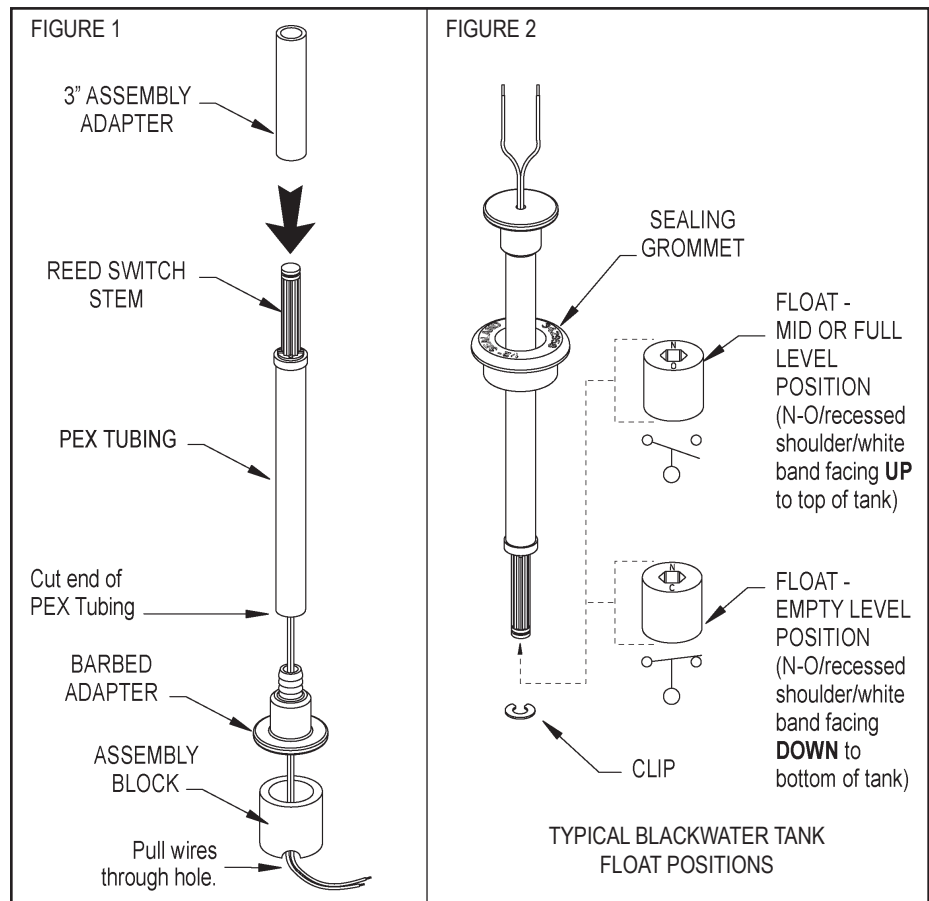

## MODEL INFORMATION

| Part Number | Description                                     |
|-------------|---|
| 385311253   | Universal Level Indicator Kit, 12-inch (305 mm) |
| 385311254   | Universal Level Indicator Kit, 24-inch (610 mm) |

## SPECIFICATIONS

### Maximum Allowable Current:

|              |          |
|--------------|----------|
| 12 Volts DC: | 1.6 amps |
| 24 volts DC: | .83 amps |

**NOTE:** Float switches will have either a recessed shoulder on one end, a white band around one end, or the letters "NO" at one end and "NC" at the opposite end. Position Float according to directions below.

## INSTALLATION INSTRUCTIONS

1. Cut PEX Tubing to desired length. **DO NOT CUT WIRES INSIDE TUBING.**
2. Thread wires through Barbed Adapter and Assembly Block (see fig.1). Make sure wires go through hole in bottom of Assembly Block.
3. Slide 3" Assembly Adapter over Reed Switch Stem, and place cut end of PEX Tubing on top of Barbed Adapter.
4. Secure PEX Tubing onto Barbed Adapter by carefully hammering down on 3" Assembly Adapter.
5. Turn assembly right-side up (see fig. 2). Slide Sealing Grommet onto PEX Tubing with larger, printed side of grommet facing up. Allow Sealing Grommet to remain loose around PEX Tubing.
6. Position Float for desired function. Slide Float onto Reed Switch Stem and secure in place with Clip.
7. Drill or use existing 1-1/8-inch (28.6 mm) dia. hole in holding tank for insertion of level indicator assembly. Lower Float and PEX Tubing into tank. Push Sealing Grommet into hole so that no gaps show on top of tank. Push top part of assembly (Barbed Adapter) down into Sealing Grommet until it is flat against top of grommet (see below).