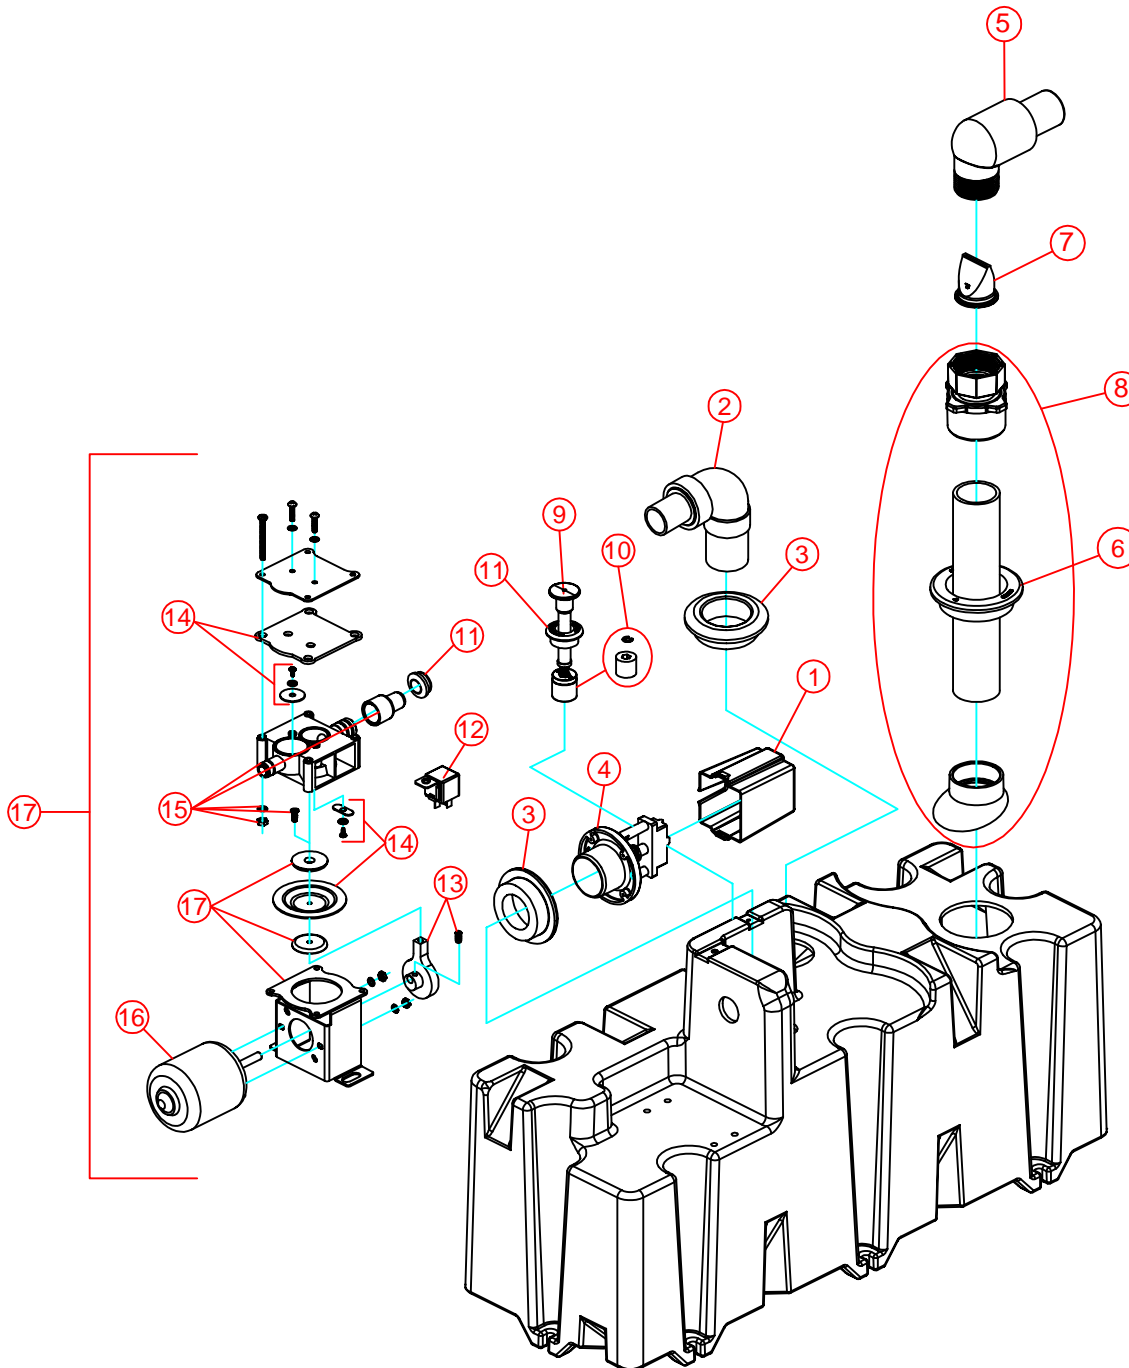

PARTS LIST: VACUUM HOLDING TANK MODEL - 317769012

ITEM	PART NO.		ITEM	PART NO.	DESCRIPTION
1	385311420	KIT, SNAP-ON VAC SW'CH CVR-BLK	10	385311103	KIT, SWITCH FLOAT & LOCK RING
2	385310635	INLET ELBOW KIT (INCLUDES ITEM 3)	11	385311164	KIT, SEALING GROMMET 1/2"
3	385311111	1-1/2" SEALING GROMMET	12	385311774	KIT, RELAY SPDT 12V VF4
4	385311436	KIT, VACUUM SWITCH (INC 3)	13	385310631	KIT, CONNECTING ROD-AIR PUMP
5	385311069	KIT, THR'D ELBOW W/HOSE ADAPT	14	385311040	KIT, VHT AP VALVE REPL
6	385311110	KIT, 2" SEALING GROMMET	15	385311440	KIT, VT4500 AIRPUMP ASSY (INC. 14)
7	385310076	KIT, DUCKBILL VALVE	16	385310664	KIT, MOTOR-VHT
8	385311421	KIT, DIPTUBE W/SWIVEL NUT (INC 6)	17	385310642	KIT, VHT AIR PUMP-COMP (INC 13,14,15,16)
9	385310629	KIT, FULL INDICATOR-VHT (INC 11)			

Dometic Corporation - Sanitation Systems
 13128 State Rt. 226, P.O. Box 38
 Big Prairie, OH 44611-0038 USA
 Telephone: 330-496-3211
 Fax: 330-496-3097
 Email: sealand@dometicusa.com